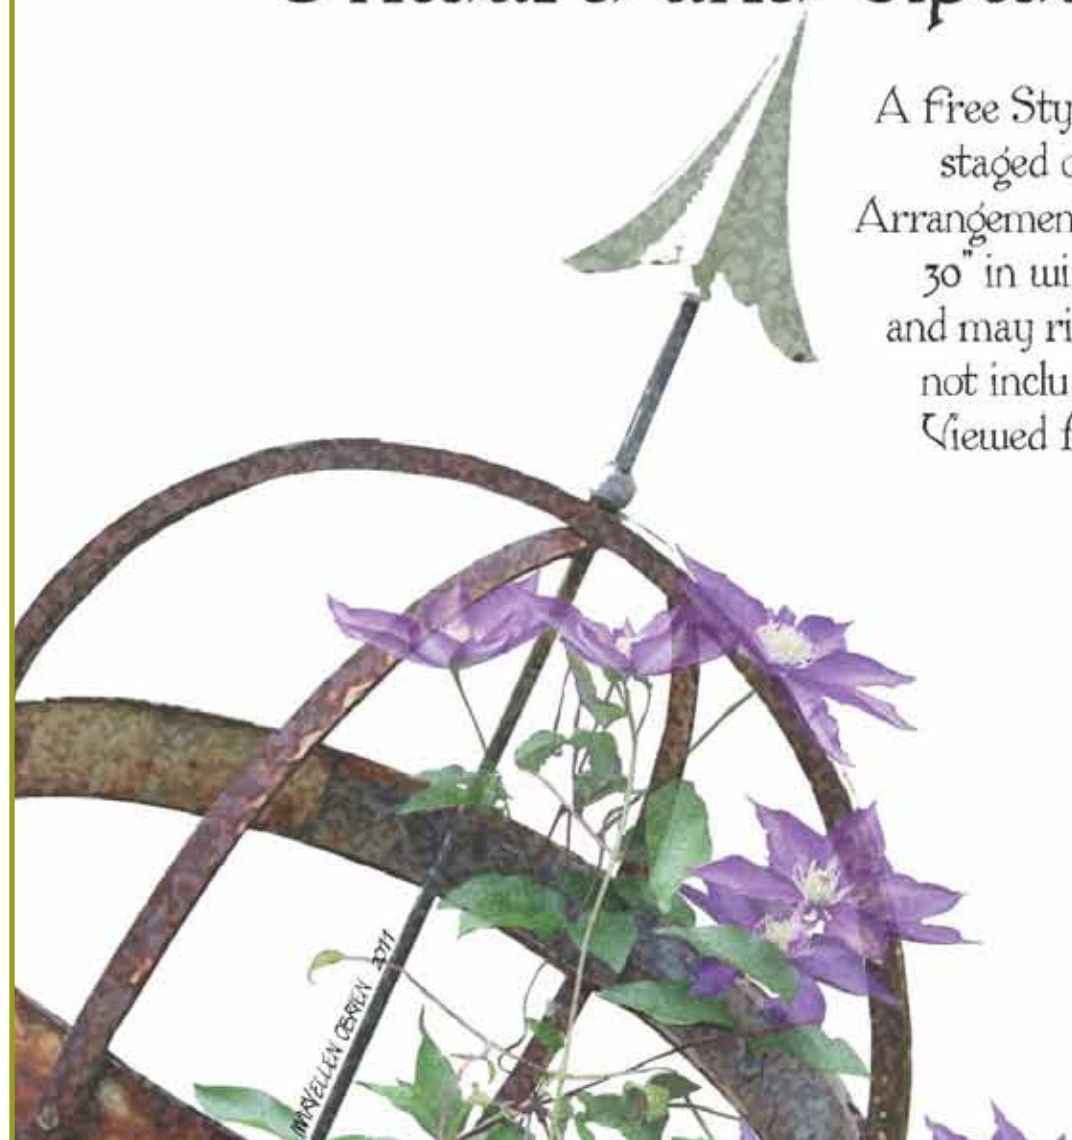

A free Style Arrangement
staged on a 16" cube.
Arrangement may not exceed
30" in width or depth,
and may rise to 6' feet tall
not including the base.
Viewed from all sides.

MaryEllen O'Brien / Lenox GC / Zone I
Yellow Ribbon